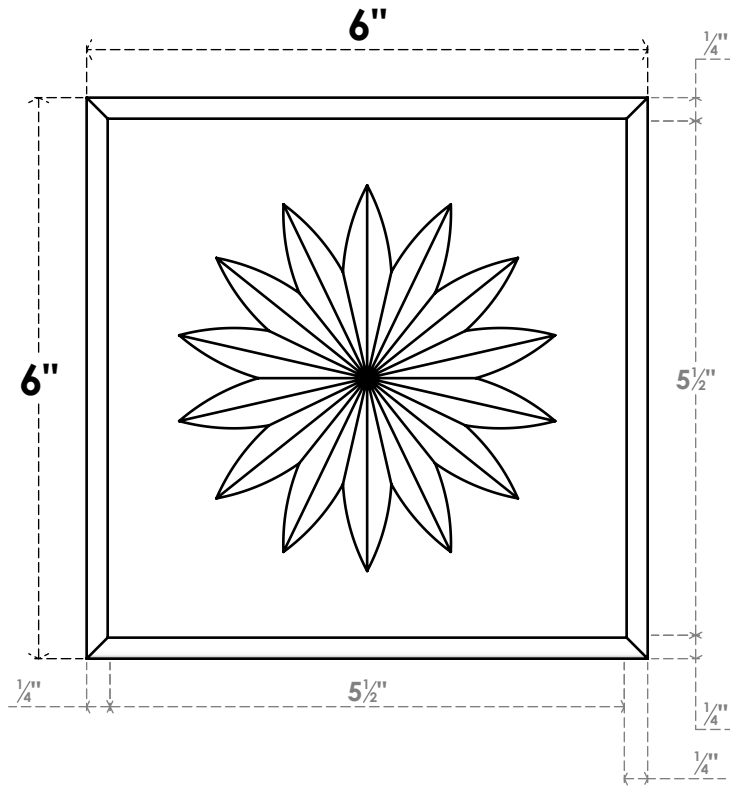

ROSP060X060X050SDG11

6"W X 6"H X 1/2"P STANDARD SEDGWICK FLOWER ROSETTE WITH ROUNDED EDGE, ARCHITECTURAL GRADE PVC

FRONT

SIDE

EKENA MILLWORK
2300 WEST MAIN ST.
CLARKSVILLE, TX 75426
TOLL FREE: 866-607-0453
WWW.EKENAMILLWORK.COM