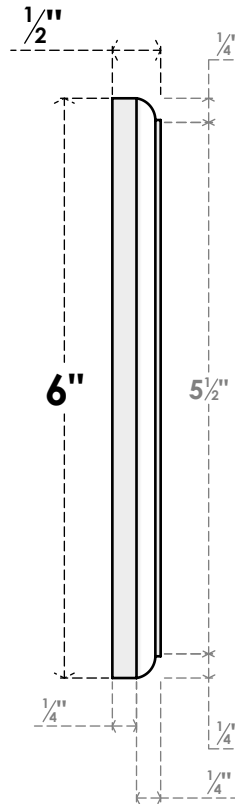

ROSP060X060X050SDG11

6"W X 6"H X 1/2"P STANDARD SEDGWICK FLOWER ROSETTE WITH ROUNDED EDGE, ARCHITECTURAL GRADE PVC

FRONT

SIDE

EKENA MILLWORK
2300 WEST MAIN ST.
CLARKSVILLE, TX 75426
TOLL FREE: 866-607-0453
WWW.EKENAMILLWORK.COM

NOTES

1. INSTALLATION TO BE COMPLETED IN ACCORDANCE WITH MANUFACTURER'S SPECIFICATIONS.
2. DRAWING MAY NOT BE TO SCALE
3. THIS DRAWING IS INTENDED FOR DESIGN AND PLANNING PURPOSES ONLY.
4. ALL INFORMATION CONTAINED HEREIN WAS CURRENT AT THE TIME OF DEVELOPMENT BUT MUST BE REVIEWED AND APPROVED BY THE PRODUCT MANUFACTURER TO BE CONSIDERED ACCURATE.
5. ARCHITECTURAL GRADE PVC PRODUCTS ARE MADE FROM EXPANDED CELLULAR PVC AND COME NATURALLY WHITE BUT MAY BE PAINTED